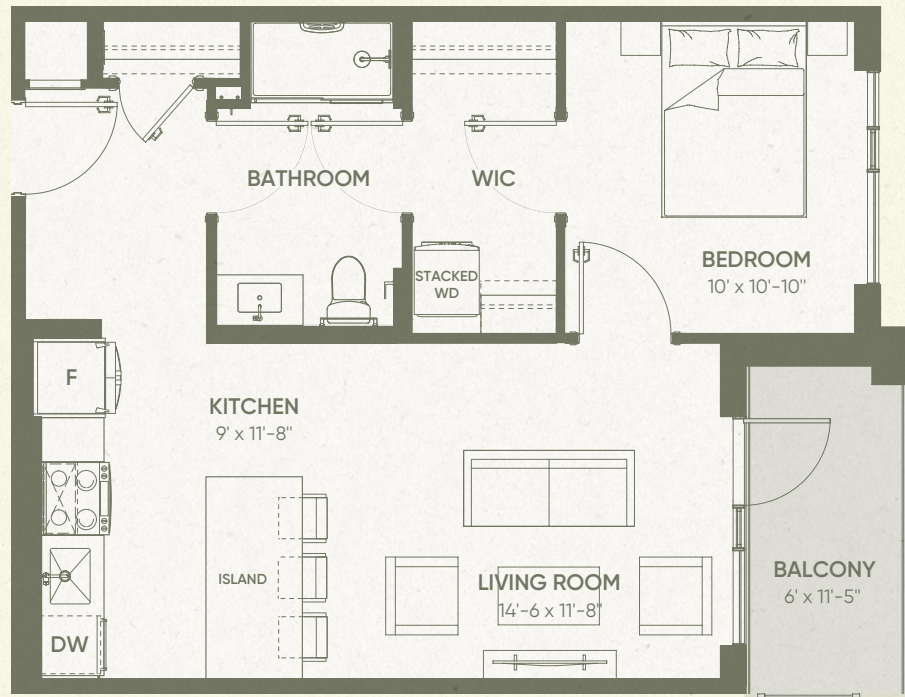

Live in
the Now.

ESSENCE—BF

1 BED 1 BATH | BARRIER-FREE

Indoor living space

661 SQFT

Outdoor living space

68 SQFT

Available on floors

2-15

The Now West

The Now East

The Now West

The Now East

Floor plan depicts layouts for the West Tower. Layout is mirrored for the same suite type in East Tower. Interior and exterior configuration may vary by floor and specifications are subject to change without notice. See a sales representative for further information. E. & O. E.